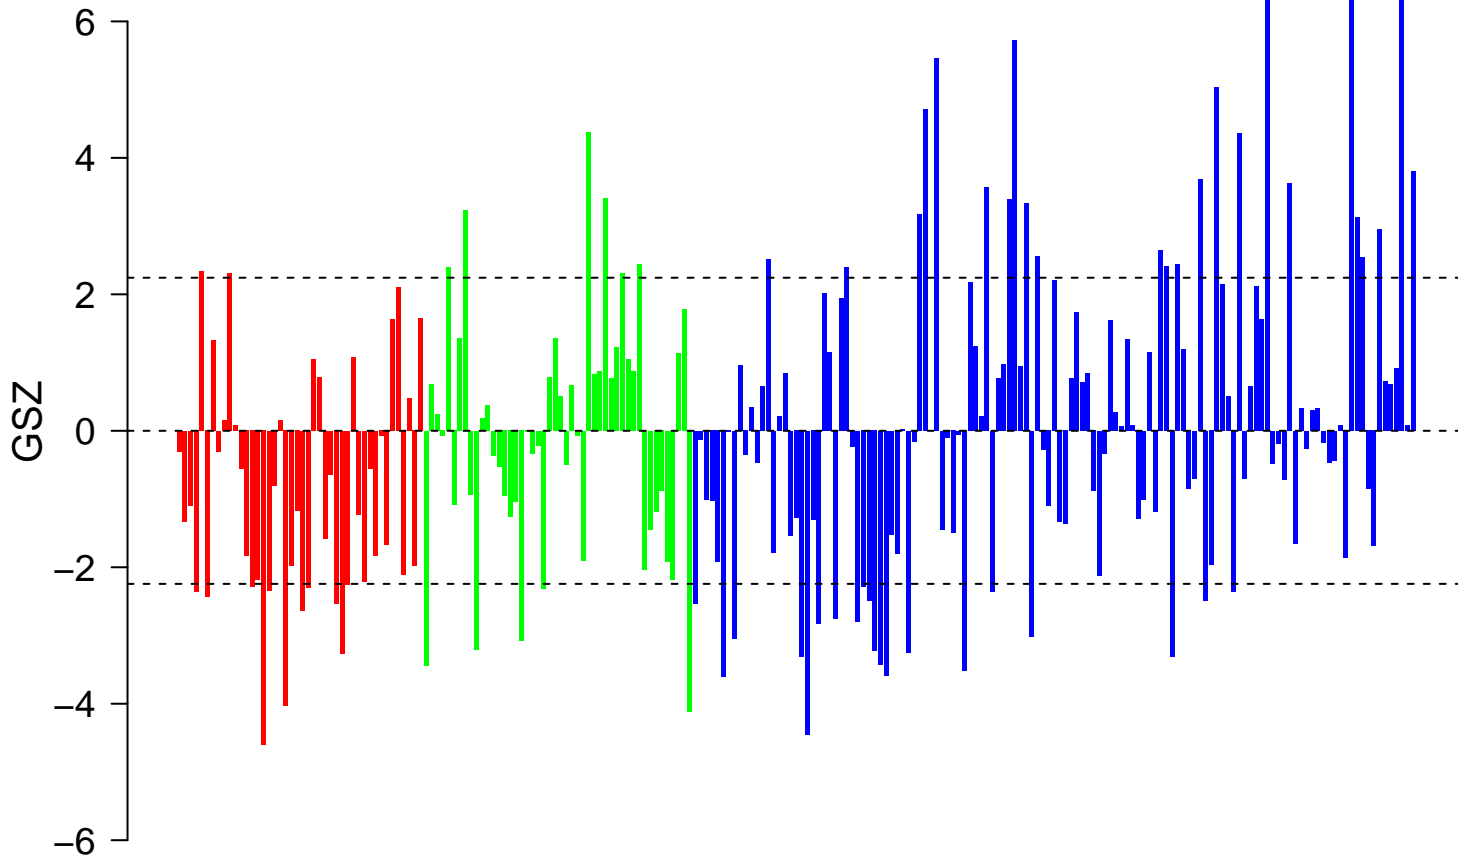

SMID_BREAST_CANCER_RELAPSE_IN_LUNG_DN

SMID_BREAST_CANCER_RELAPSE_IN_LUNG_DN

■ on
■ -
□ off

SMID_BREAST_CANCER_RELAPSE_IN_LUNG_DN