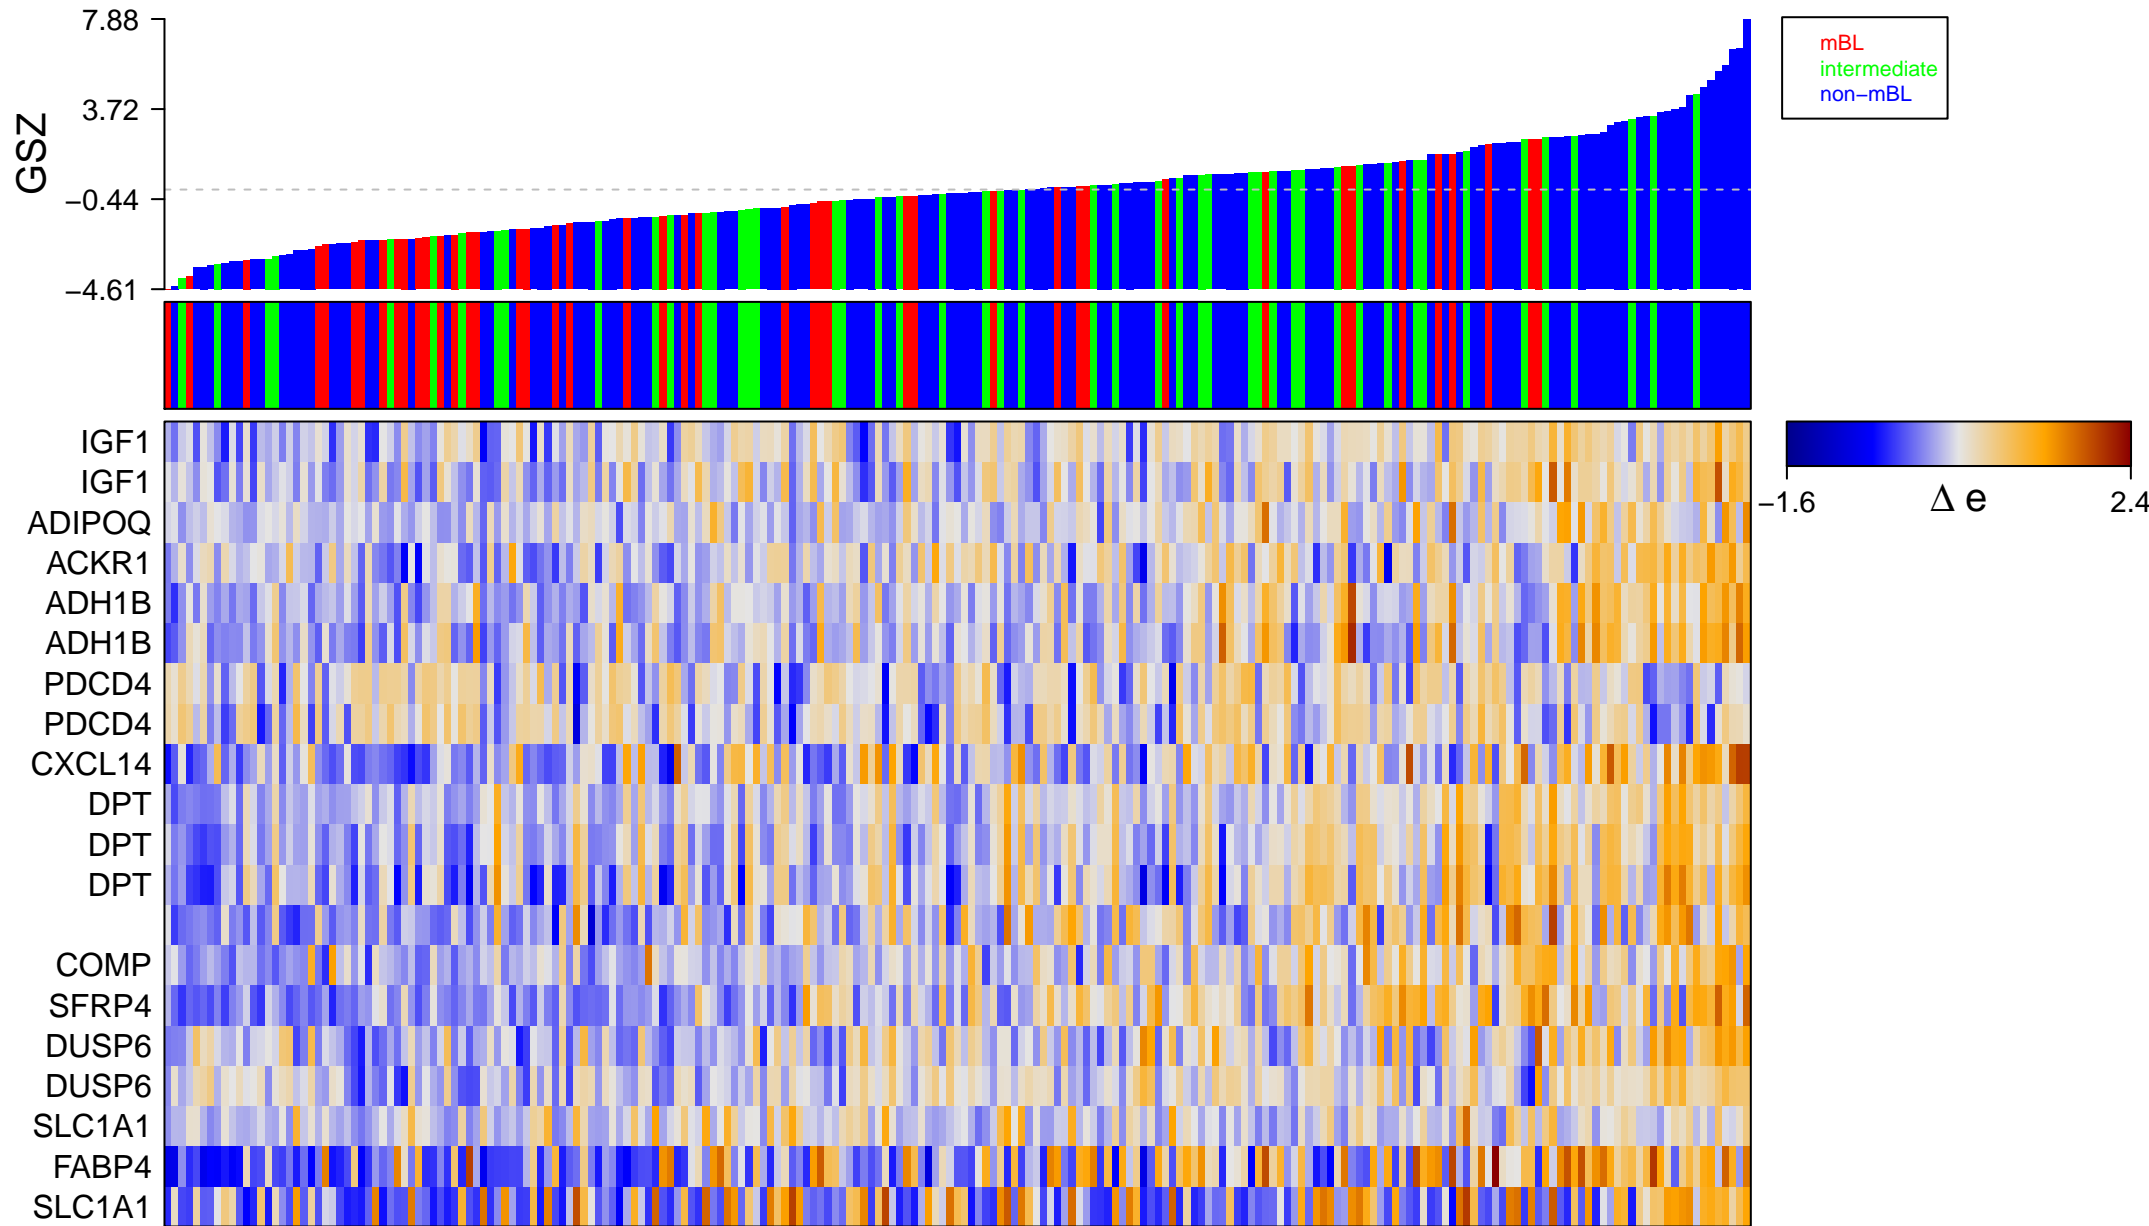

SMID_BREAST_CANCER_RELAPSE_IN_LUNG_DN

SMID_BREAST_CANCER_RELAPSE_IN_LUNG_DN

■ on
■ -
□ off

SMID_BREAST_CANCER_RELAPSE_IN_LUNG_DN